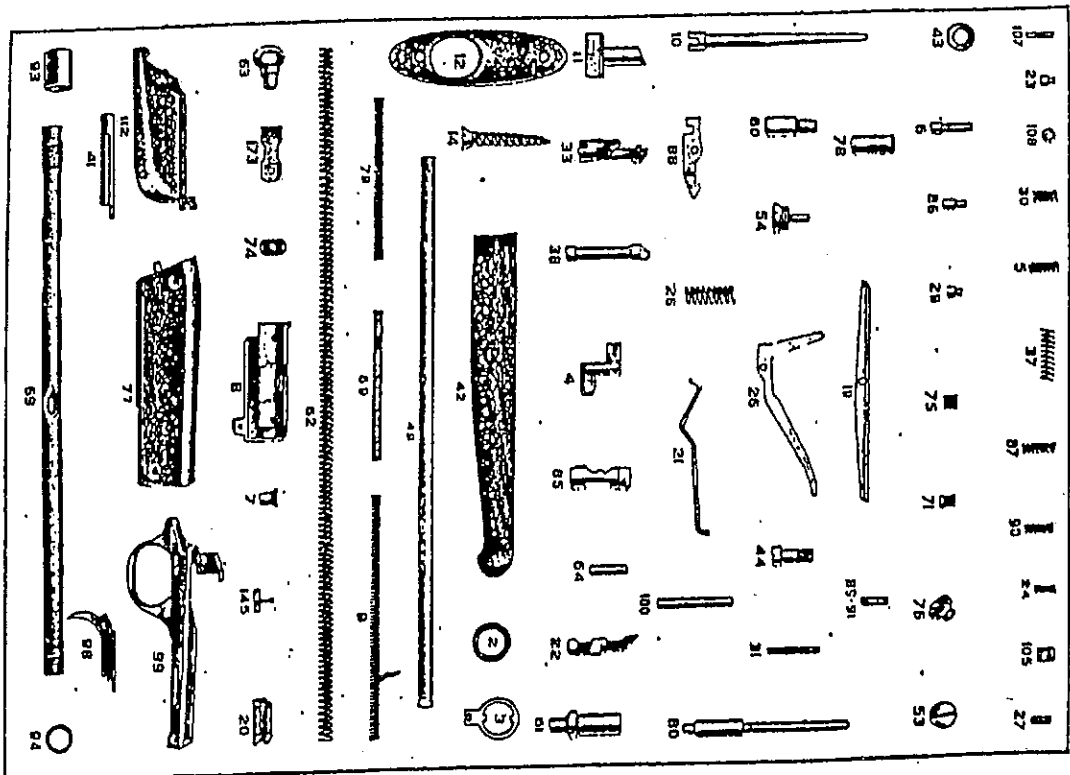

Model 24 .22 Caliber Autoloading Rifle

Chambered for the .22 Short or .22 Long Rifle Cartridge Not interchangeable.

Remington

Model 24 .22 Caliber Autoloading Rifle

Remington

COMPONENT PARTS

ORDER PARTS BY CATALOGUE NAME AND NUMBER SPECIFY SERIAL NUMBER OF RIFLE